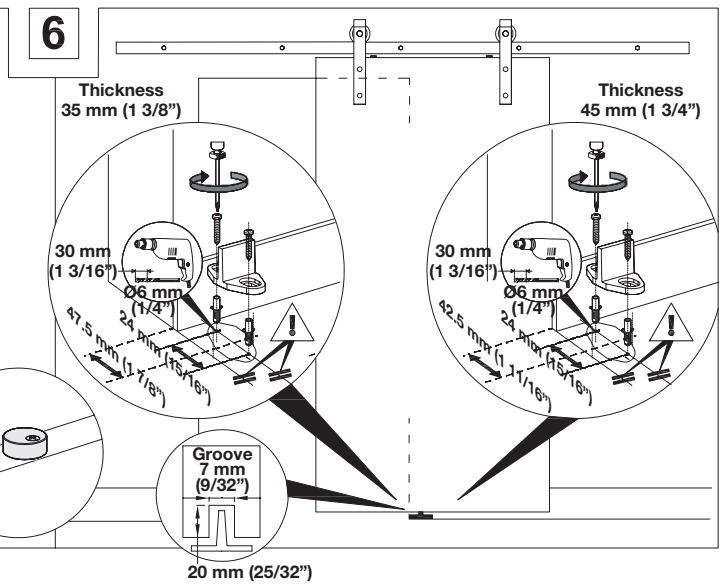

# Mounting Instructions

## FLAT TRACK SLIDING SYSTEM WITH STRAIGHT HANGER – MODEL #BD100

**HÄFELE**

3901 Cheyenne Drive • P.O. Box 4000 • Archdale, NC 27263  
 1-800-423-3531 • www.hafele.com/us