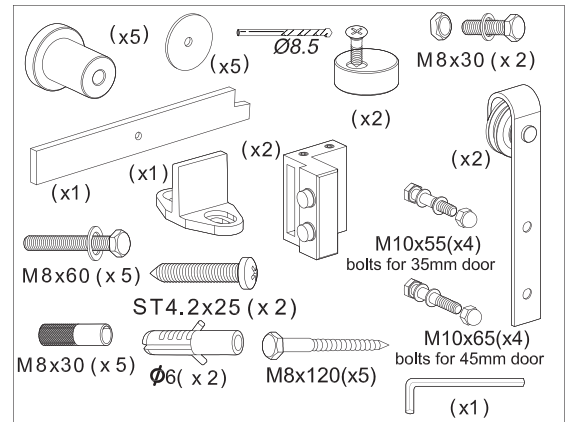

# Mounting Instructions

# HÄFELE

Item No.: 941.32.000/005

## FLAT TRACK SLIDING SYSTEM WITH STRAIGHT HANGER – MODEL #BD100

**HÄFELE**

3901 Cheyenne Drive • P.O. Box 4000 • Archdale, NC 27263  
 1-800-423-3531 • www.hafele.com/us