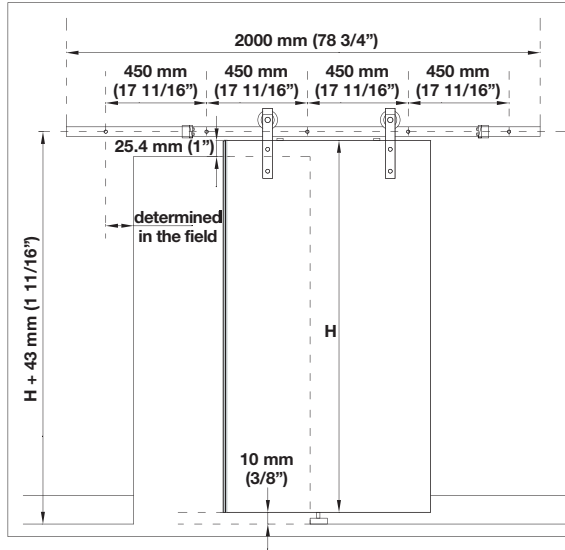

Mounting Instructions

HÄFELE

Item No.: 941.32.000/005

FLAT TRACK SLIDING SYSTEM WITH STRAIGHT HANGER – MODEL #BD100